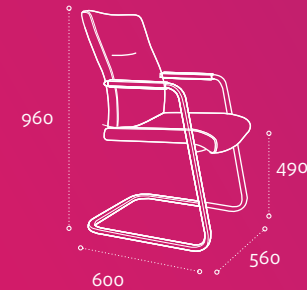

Is Exec.

designed by Roger Webb Associates

Connection

Is Exec.

Is Exec. A high spec meeting chair combining comfort and classic style with durability.

Connection

Is Exec.

Is Exec. A sophisticated high quality ergonomically designed meeting chair perfect for conference and boardroom applications.

Is Exec. Options.

Plywood shell, steel frame, PU armcaps, moulded cold cure foam seat and back.

Available with cantilever frame, or height adjustable swivel on a 4 star polished aluminium base with black nylon glides; or a height adjustable with tilt on a 5 star base with castors.

Silver painted RAL 9006 or chrome cantilever frame.

5 Star base black nylon or polished aluminium.

Cantilever chair: BS EN 15373:2007

Connection

Connection Head Office
Huddersfield HD8 0NQ

T. 01484 600 100
F. 01484 600 125