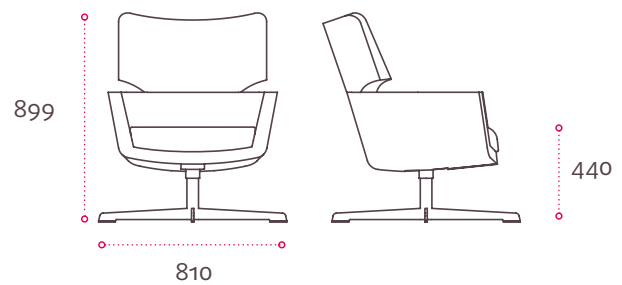

Certification

Swivel base BS4875 2001 and BSEN 1022 2005
Wire frame BS4875 2001 and BSEN 1022 2005