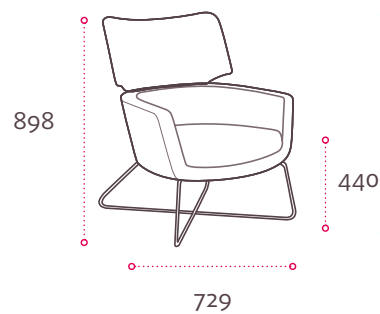

Certification

Swivel base BS4875 2001 and BSEN 1022 2005
Wire frame BS4875 2001 and BSEN 1022 2005