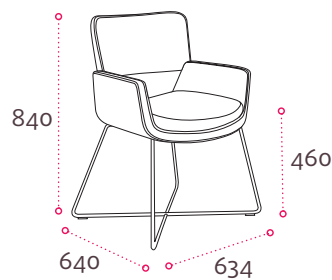

Korus.

designed by David Fox

Connection

Korus.

designed by David Fox

A versatile and striking chair, suitable for a wide range of environments. Sweeping curves ensure maximum comfort whilst the open back detail offers support.

Specification.

Upholstered tub chair with steel underframes.

Cold cured moulded foam.

Available with a choice of silver wire, 4 leg or cantilever base (with chrome option) or four star swivel polished aluminium base.