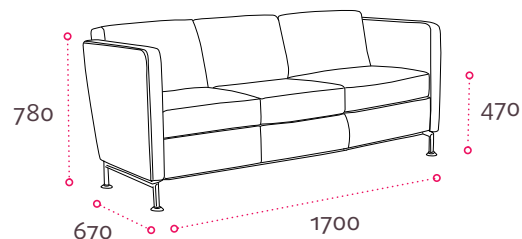

Weight: 56kg

Environment	
Packaging	CFC free 100% recyclable
Adhesives	Solvent free

Certification
BS EN 15373:2007