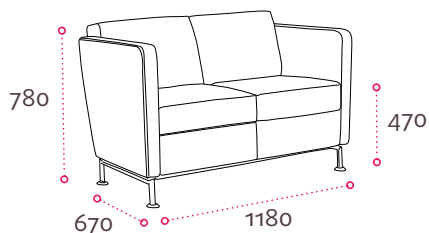

Weight: 42.8kg