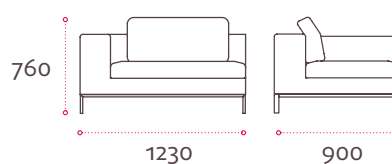

The modular units comprising left and right hand armchair and modular daybed. All units boast an elegant elliptical steel base and upholstery detail. Hardwood frame, web sprung seat and steel sub frame.

Complementary oval coffee tables complete the Zeus range.

Environment	
Recyclability	100%
Packaging	CFC free 100% recyclable
Adhesives	Solvent free

Weight: 47.2kg

Weight: 35kg

Zeus.

designed by David Fox

Zeus. A modern classic.

Weight: 37kg