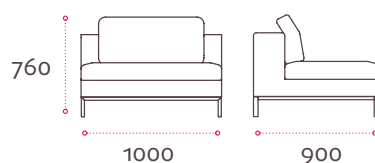

The modular units comprising left and right hand armchair and modular daybed. All units boast an elegant elliptical steel base and upholstery detail. Hardwood frame, web sprung seat and steel sub frame.

Complementary oval coffee tables complete the Zeus range.

Environment	
Recyclability	100%
Packaging	CFC free 100% recyclable
Adhesives	Solvent free

Weight: 47.2kg

Weight: 35kg

Zeus.

designed by David Fox

Zeus. A modern classic.

Weight: 37kg