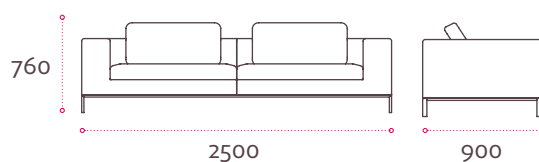

Complementary oval coffee tables complete the Zeus range.

Environment	
Recyclability	100%
Packaging	CFC free 100% recyclable
Adhesives	Solvent free

Weight: 47.2kg

Weight: 35kg

Zeus.

designed by David Fox

Zeus. A modern classic.

Specification. sofa and armchair

Also available as large sofa and armchair. All units boast an elegant elliptical steel base and upholstery detail. Hardwood frame, web sprung seat and steel sub frame.

Environment	
Recyclability	100%
Packaging	CFC free 100% recyclable
Adhesives	Solvent free