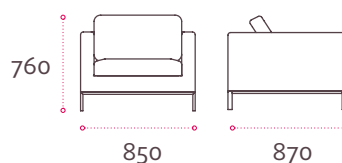

Specification. sofa and armchair

Also available as large sofa and armchair. All units boast an elegant elliptical steel base and upholstery detail. Hardwood frame, web sprung seat and steel sub frame.

Environment	
Recyclability	100%
Packaging	CFC free 100% recyclable
Adhesives	Solvent free