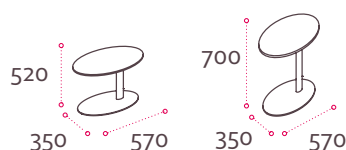

Complementary oval coffee tables complete the Zeus range.

Environment	
Recyclability	100%
Packaging	CFC free 100% recyclable
Adhesives	Solvent free

Weight: 47.2kg

Weight: 35kg

Zeus.

designed by David Fox

Zeus. A modern classic.